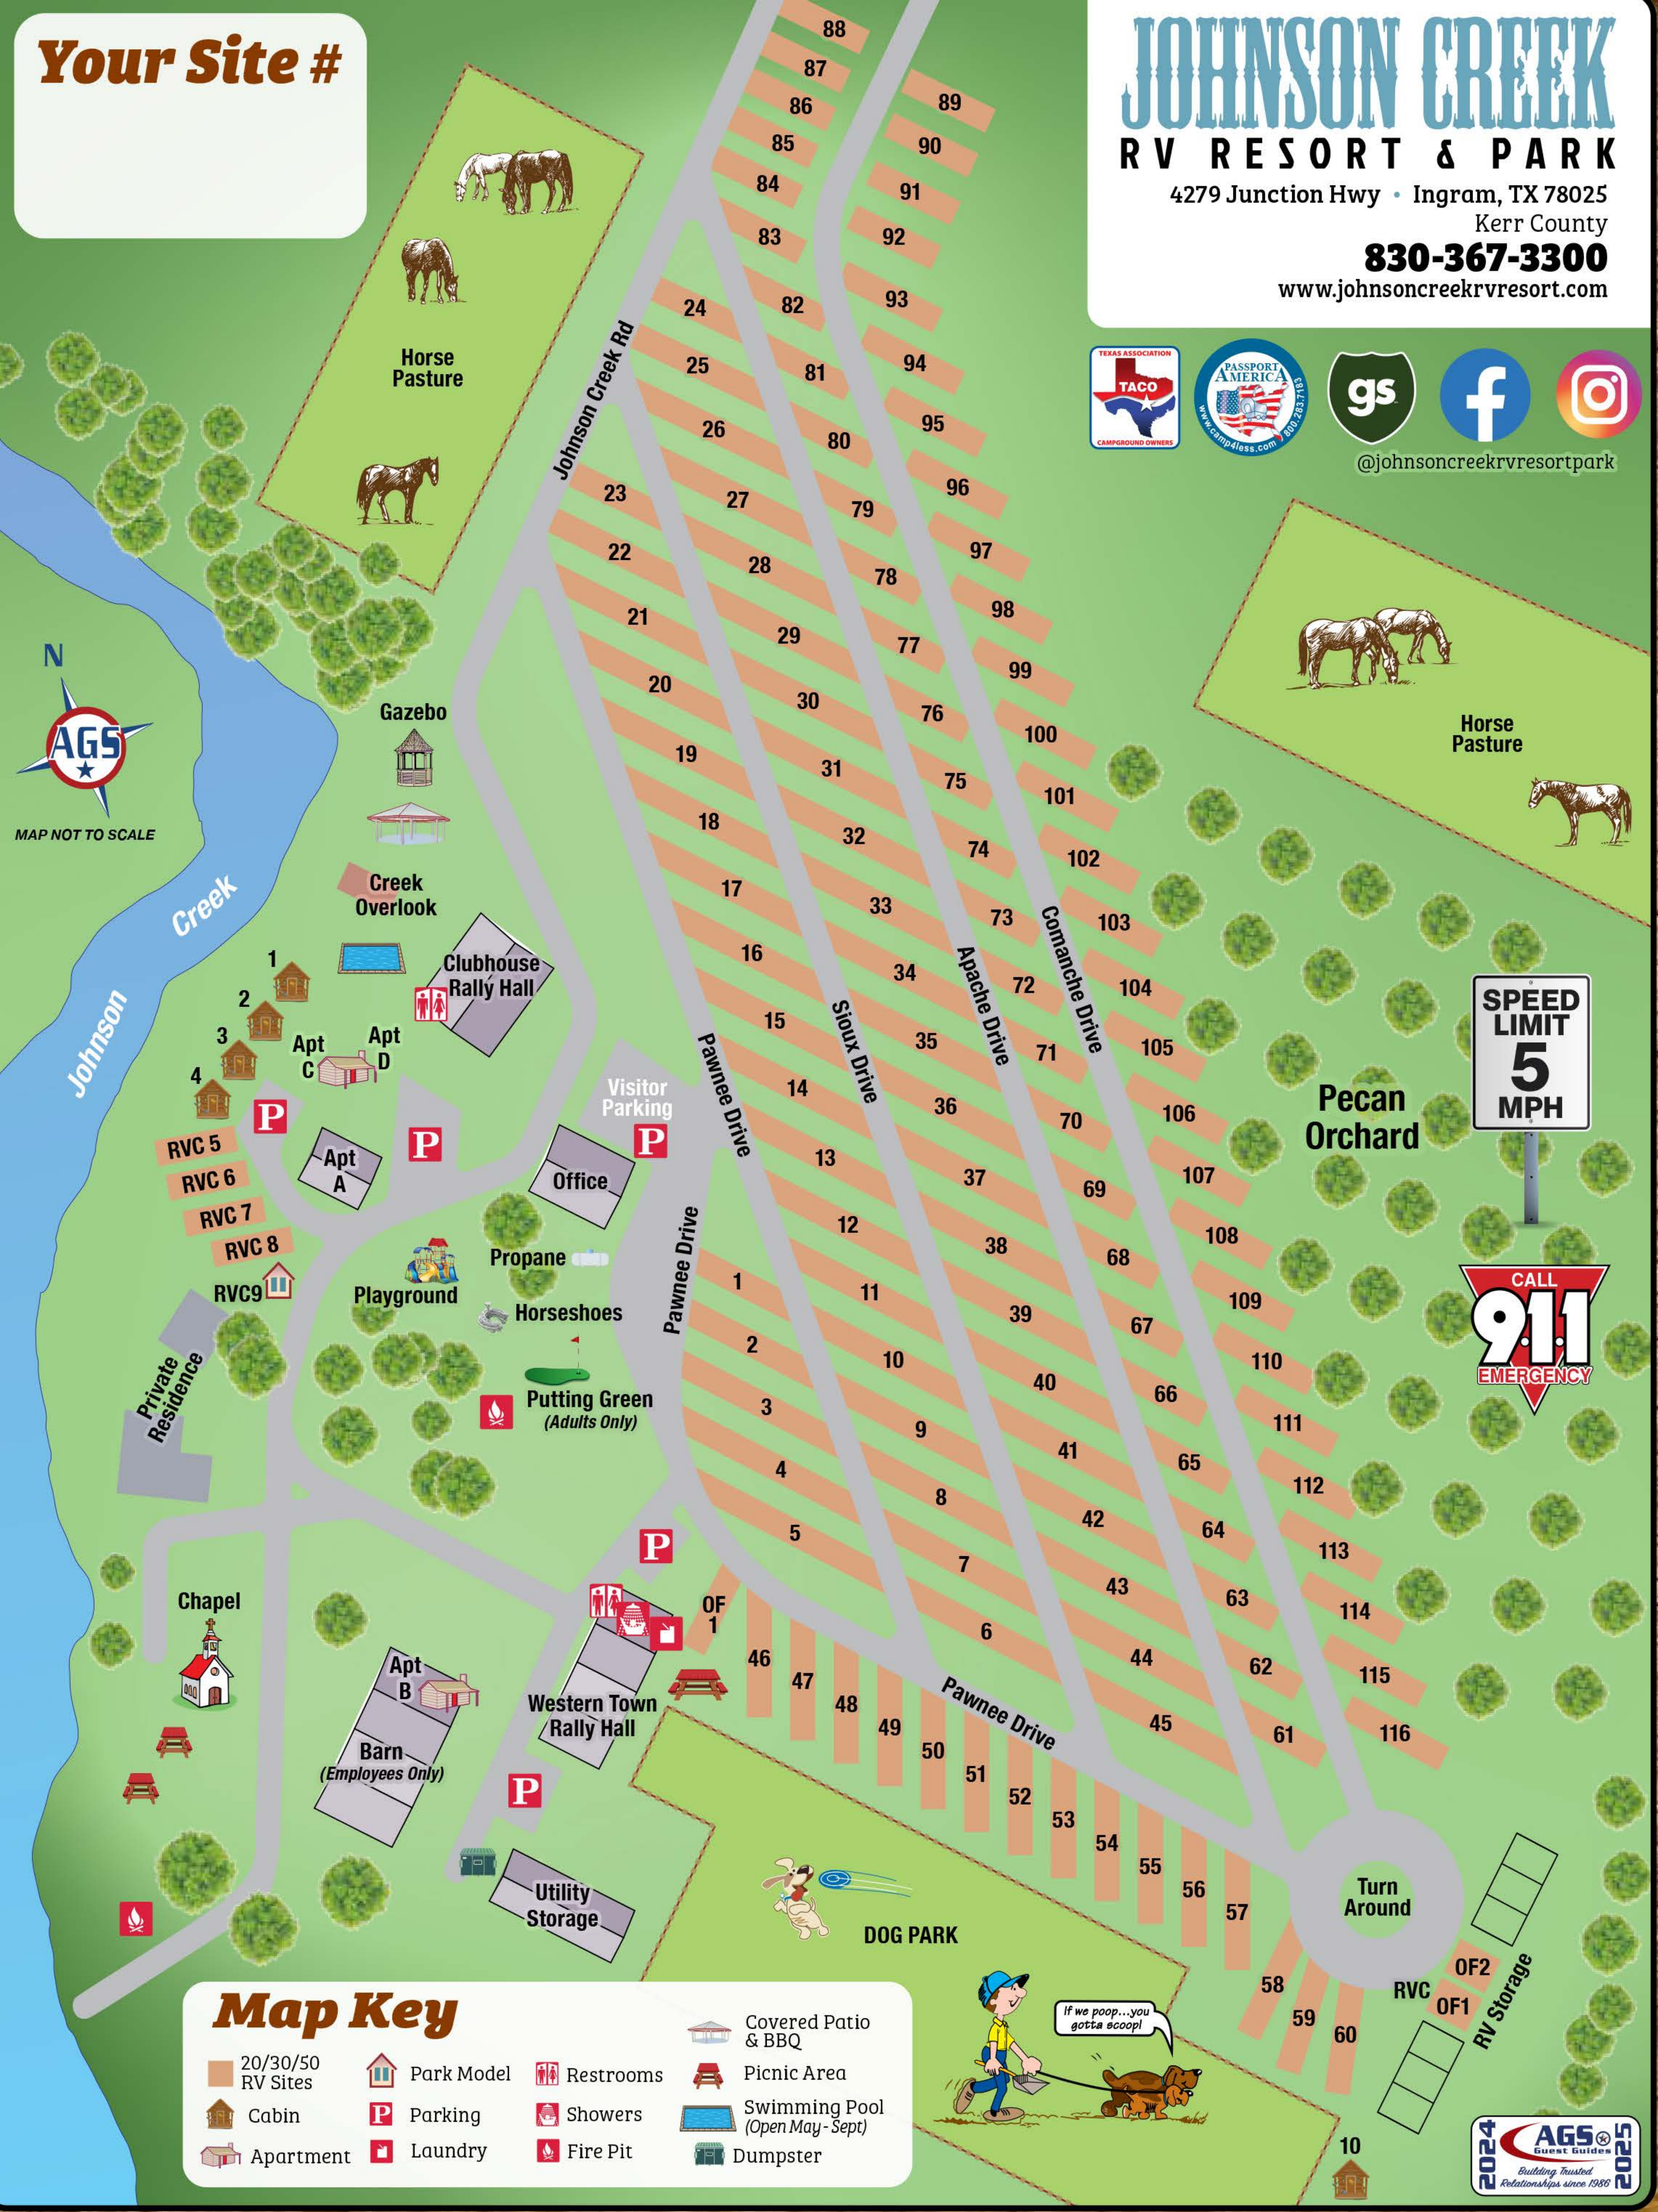

Your Site #

JOHNSON CREEK RV RESORT & PARK

4279 Junction Hwy • Ingram, TX 78025
Kerr County

830-367-3300

www.johnsoncreekrvresort.com

@johnsoncreekrvresortpark

MAP NOT TO SCALE

SPEED LIMIT
5
MPH

CALL
911
EMERGENCY

Map Key

- 20/30/50 RV Sites
- Cabin
- Apartment
- Park Model
- Parking
- Laundry
- Restrooms
- Showers
- Fire Pit
- Covered Patio & BBQ
- Picnic Area
- Swimming Pool (Open May - Sept)
- Dumpster